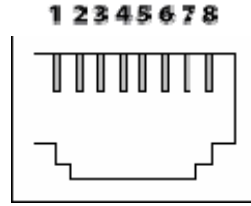

BT Male to RJ45 Female Converter (SECONDARY) Wiring Specification

2
3
4
5

4
1
2
5

Other Wiring Configurations Available