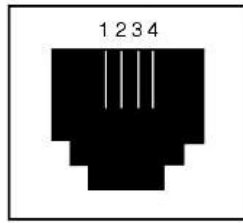

RJ11 to RJ45 Converter Wiring Specification (Type A)

1
2
3
4

4
1
2
5

***RJ11 Female to RJ45 Male
Other Wiring Configurations Available***