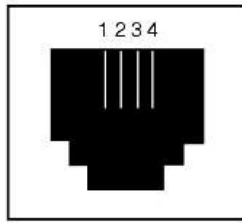

RJ11 to RJ45 Converter Wiring Specification (Type B)

1
2
3
4

1
4
5
2

***RJ11 Female to RJ45 Male
Other Wiring Configurations Available***