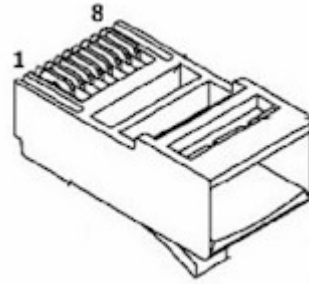

RJ11 to RJ45 Converter Wiring Specification (Type B)

1
2
3
4

1
4
5
2

***RJ11 Female to RJ45 Male
Other Wiring Configurations Available***