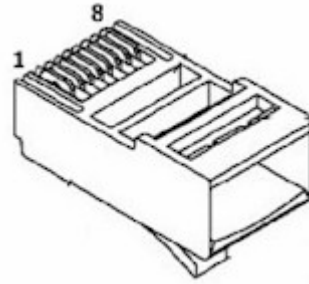

RJ11 to RJ45 Converter Wiring Specification (Type C)

1
2
3
4

3
4
5
6

***RJ11 Female to RJ45 Male
Other Wiring Configurations Available***