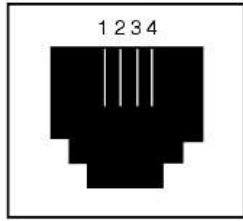

RJ11 to RJ45 Converter Wiring Specification (Type C)

1
2
3
4

3
4
5
6

***RJ11 Female to RJ45 Male
Other Wiring Configurations Available***